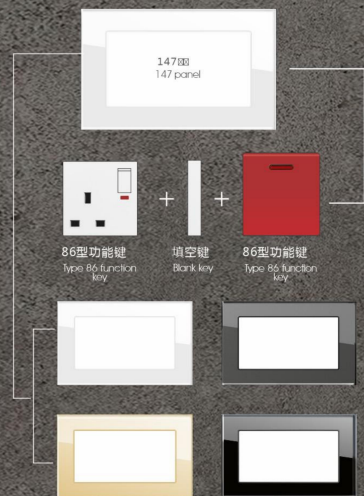

F71

Glass crystal white
玻璃水晶白

调光开关
Speed control switch

147组合演示 147 Combination demo

控制回路：调光开关(零火线)
产品分类：WIFI开关,WIFI+RF开关,ZIGBEE开关
工作电压：100V~240V~,50Hz/60Hz
工作电流：2A Max(纯阻性负载)
负载类型：总负载低于400W
产品材质：钢化玻璃面板+阻燃PC外壳
尺寸(高*宽*厚)：86mm*86mm*34mm
使用环境：温度0℃~40℃,相对湿度小于95%
无线频率：2.4GHz 433.92MHz

Control loop: Speed control switch (zero live line)
Product classification: WIFI switch, WIFI + RF switch, ZigBee switch
Working voltage: 100V ~ 240V ~, 50 Hz / 60 Hz
Working current: 2A max (pure resistive load)
Load type: total load less than 400W
Product material: toughened glass panel + flame retardant PC shell
Size (height * width * thickness): 86mm * 86mm * 34mm
Use environment: temperature 0 °C ~ 40 °C, relative humidity less than 95%
Wireless frequency: 2.4GHz 433.92MHz