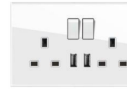

F71-0155
大板147型二位开关带13A多功
能二位USB
147 two switch and double 13A
MF+2USB socket
¥:435.00

F71-0154
大板147型二位双极开关带13A
方角二位USB
147 two bipolar switch and double
13A square plug+2USB
¥:435.00