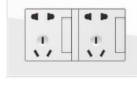

F71-0225
147型二位一开单控带二位10A二极插座
147 type 2 gang 1 way switch double 10A 5 pole socket
¥:320.00