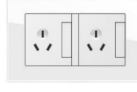

F71-0224
147型二位一开单控带二位16A三极插座
147 type 2 gang 1 way switch double 16A three pole socket
¥:320.00