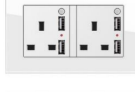

F71-0216
147型二位13A方插带四位USB带小开关
147 double 13A square plug with 4USB with small switch
¥:480.00