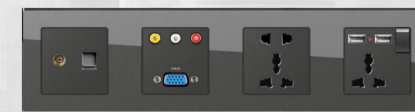

暗灰色 Dark Gray