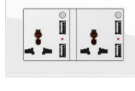

F71-0225
147型二位一开单控带二位10A二极插座
147 type 2 gang 1 way switch double 10A 5 pole socket
¥:320.00