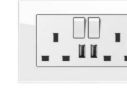

F71-0166
小板147型二位13A美式
三极插座
147 Double 13A triode flat
American standard socket
¥:310.00

F71-0167
147 二位13A方角插座
147 Double 13A square corner
socket
¥:276.00

F71-0175
147 二位开关带二位13A多功
能插座 (带指示灯)
147 low switch and double 13A
MF socket with light
¥:295.00

F71-0177
147 二位开关二位13A多功能
+二位USB (小板)
147 two switch and double 13A
MF socket+2USB
¥:385.00

F71-0176
147 二位开关二位13A方角+二位
USB (小板)
147 low switch and double 13A
square corner socket+2USB
¥:385.00